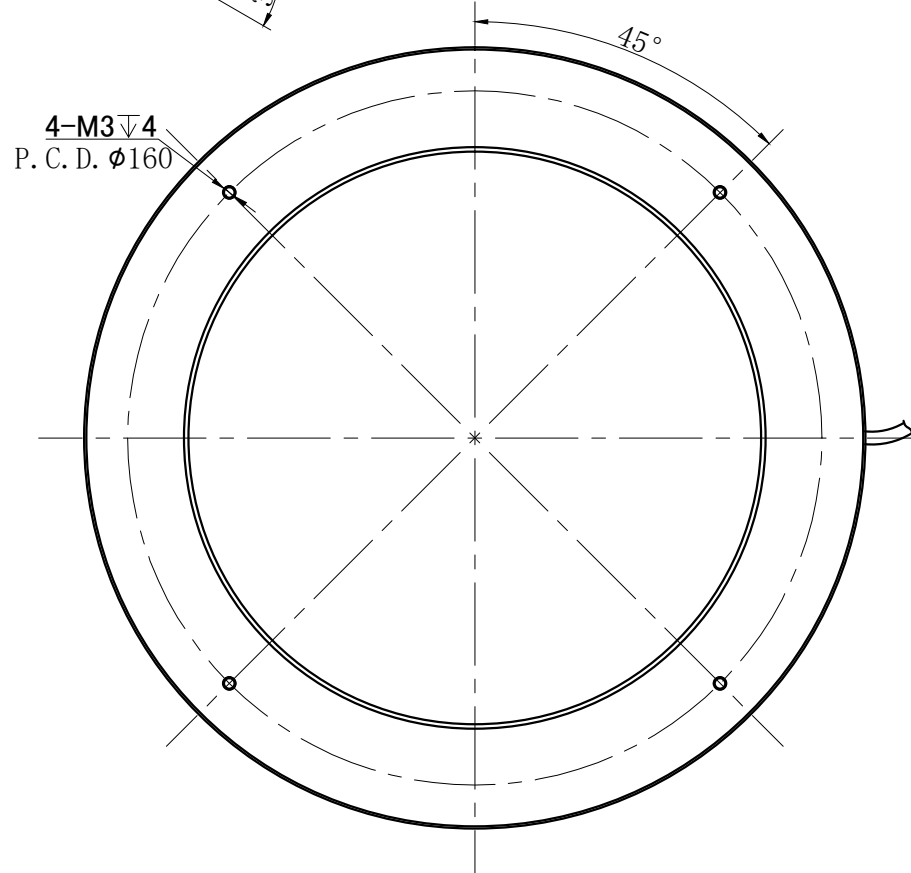

Pin1 -- Brown/+  
Pin2 -- NC  
Pin3 -- Blue/-

Product Installation Dimensions					Design	刘 靖		2019.01.25		wordop® 沃德普	
Input Voltage	Power				Approve						
	R	W/G/B	IR	UV	Weight	View Direction	Ratio	Unit	Name	Low-angle Ring Lights	
24V	15W	28.8W					1:1	mm	Model	LAR-180-30	