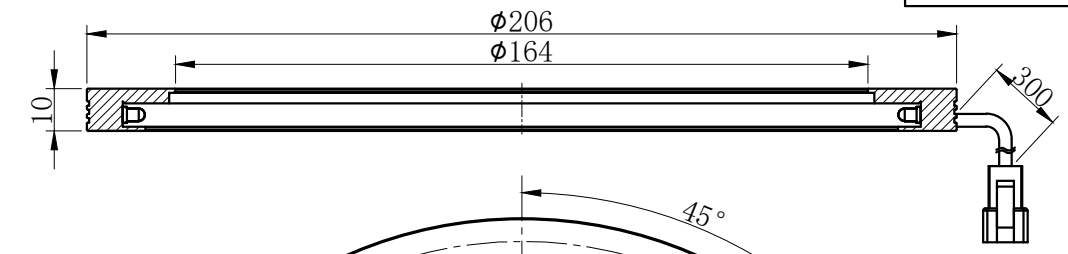

JST-SMR-03V-B

Pin1 -- Brown/+
Pin2 -- NC
Pin3 -- Blue/-

Product Installation Dimensions					Design	刘 靖	2019.01.25		wordop® 沃德普	
Input Voltage	Power				Approve					
	R	W/G/B	IR	UV	Weight	View Direction	Ratio	Unit	Name	Low-angle Ring Lights
24V	11W	13.8W					1:1	mm	Model	LAR-206-00