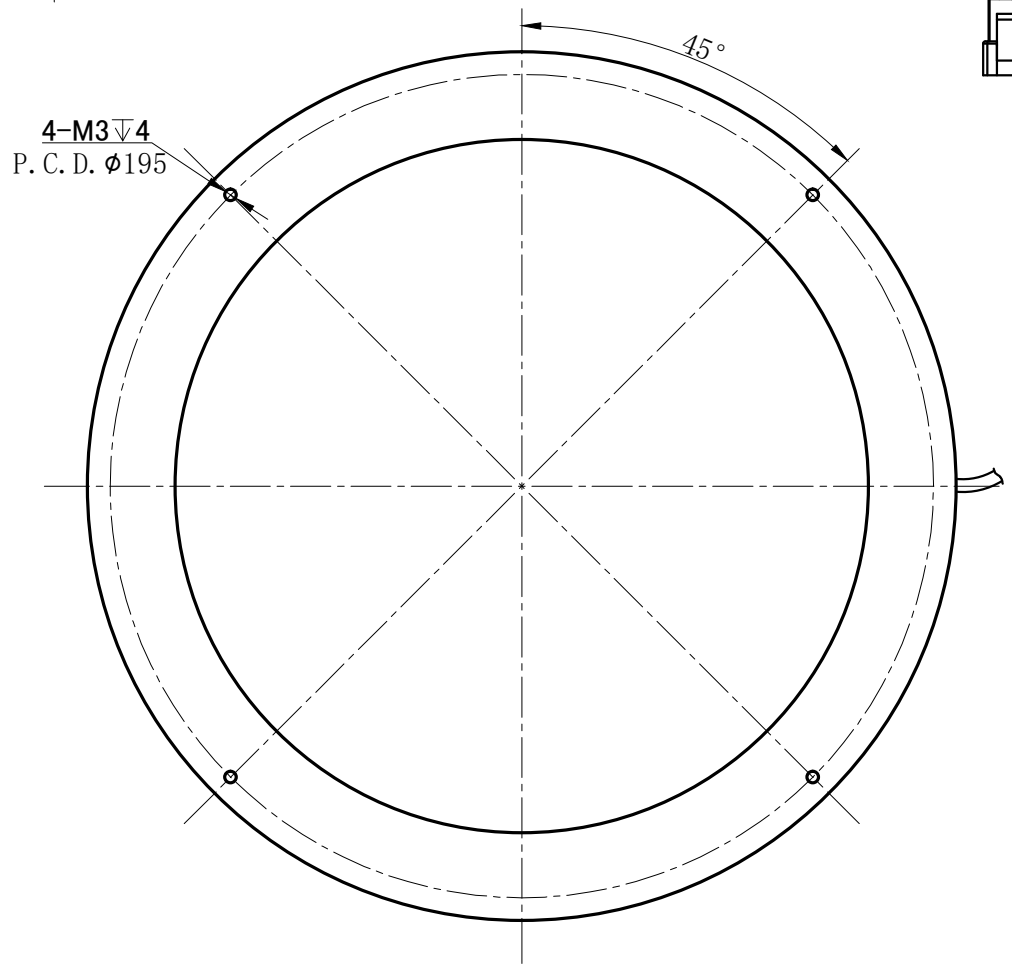

JST-SMR-03V-B

Pin1 -- Brown/+
Pin2 -- NC
Pin3 -- Blue/-

Product Installation Dimensions					Design	刘 靖	2019.01.25		wordop® 沃德普	
Input Voltage	Power				Approve					
	R	W/G/B	IR	UV	Weight	View Direction	Ratio	Unit	Name	Low-angle Ring Lights
24V	11W	13.8W					1:1	mm	Model	LAR-206-00