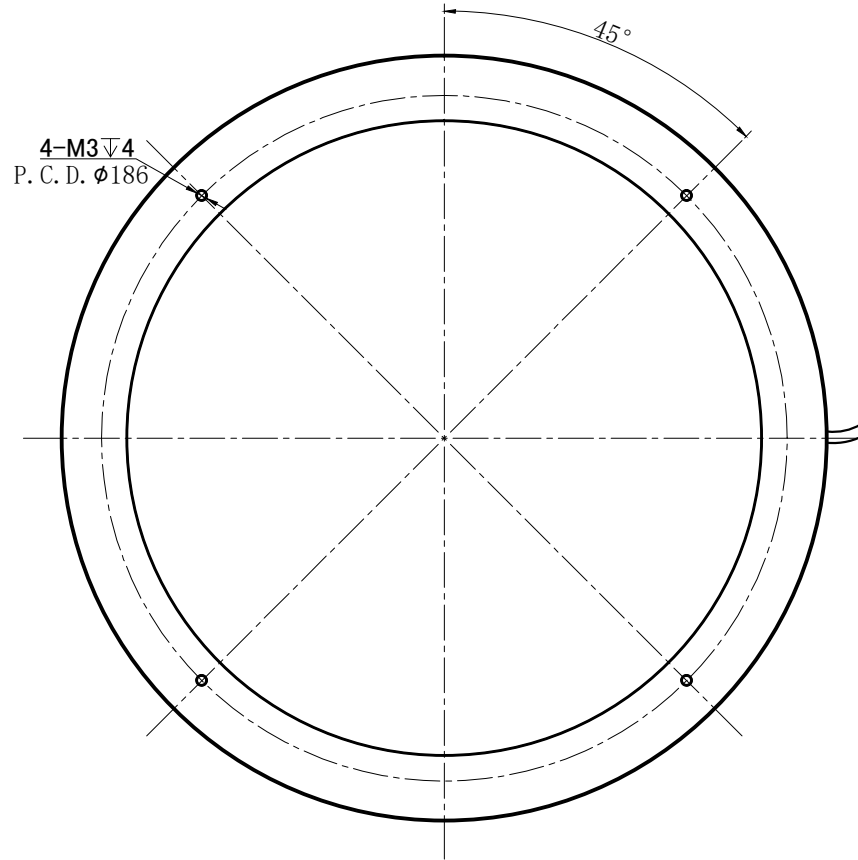

Pin1 -- Brown/+
 Pin2 -- NC
 Pin3 -- Blue/-

Product Installation Dimensions					Design	刘 靖	2019.01.25		wordop® 沃德普	
Input Voltage	Power				Approve					
	R	W/G/B	IR	UV	Weight	View Direction	Ratio	Unit	Name	Low-angle Ring Lights
24V	17.8W	18W					1:1	mm	Model	LAR-208-25