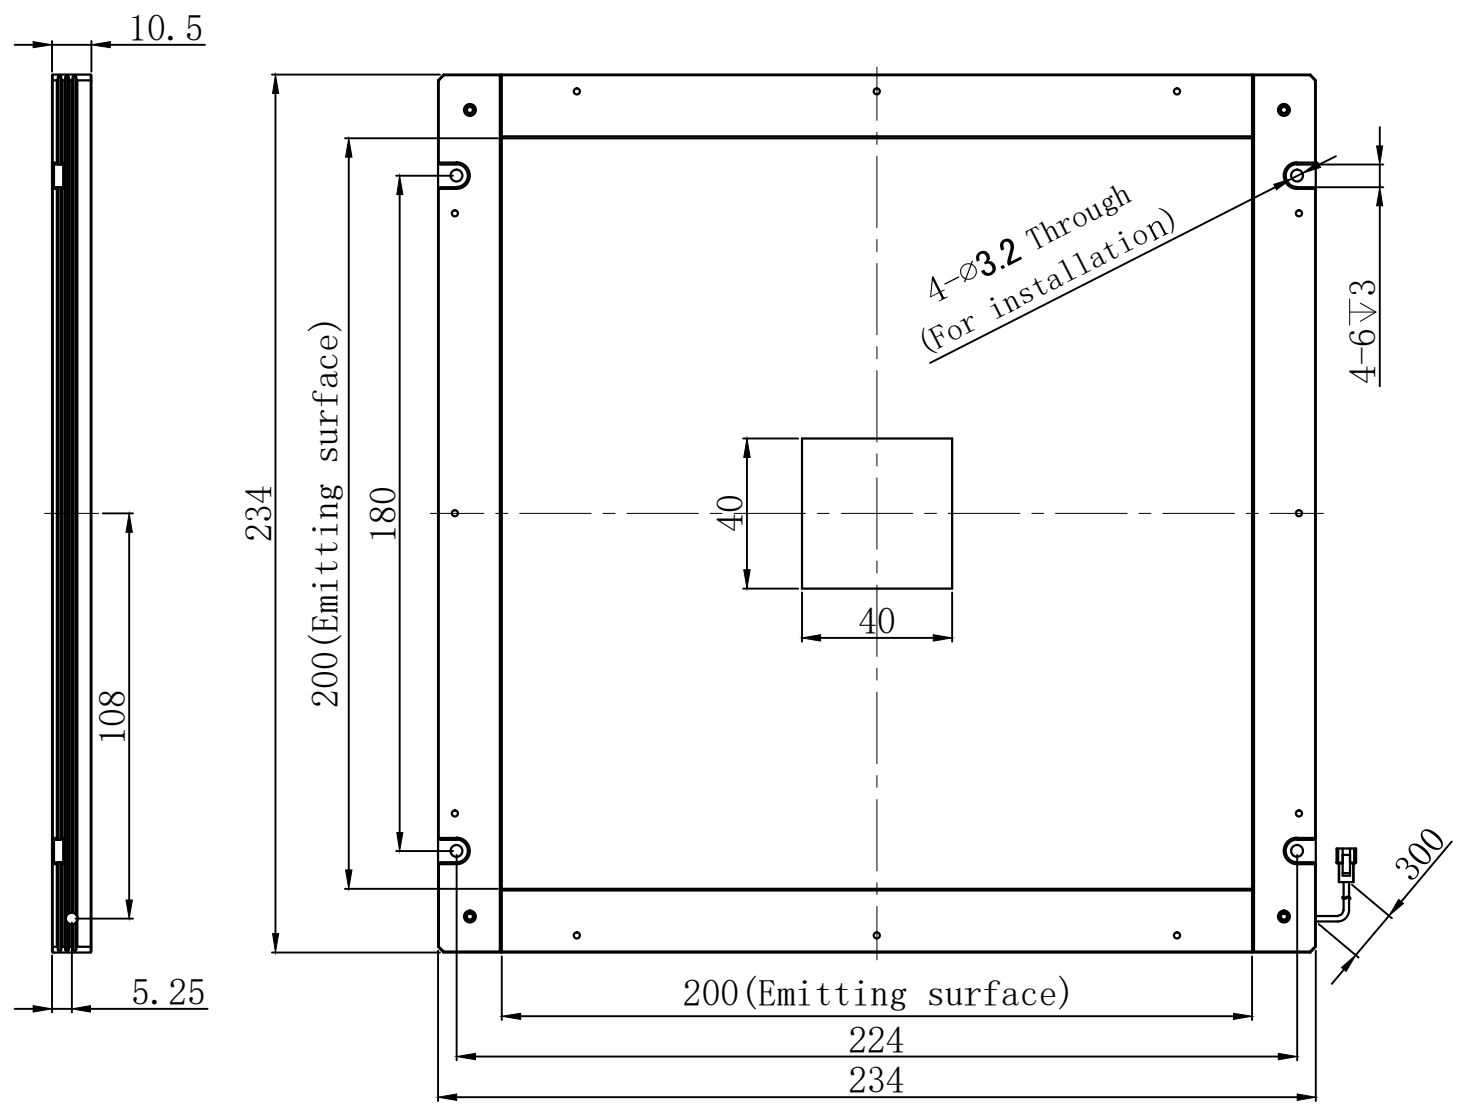

Pin1 -- 棕色/+  
 Pin2 -- 空 /NC  
 Pin3 -- 蓝色/-

Product Installation Dimensions					Design	成忠波		2017.07.09		wordop® 沃德普	
Input Voltage	Power				Approve						
	R	W/G/B	IR	UV	Weight	View Direction	Ratio	Unit	Name	Side Backlights with Camera Windows	
24V	16.1W	24W			840g		1:2	mm	Model	FQGH2-200X200	