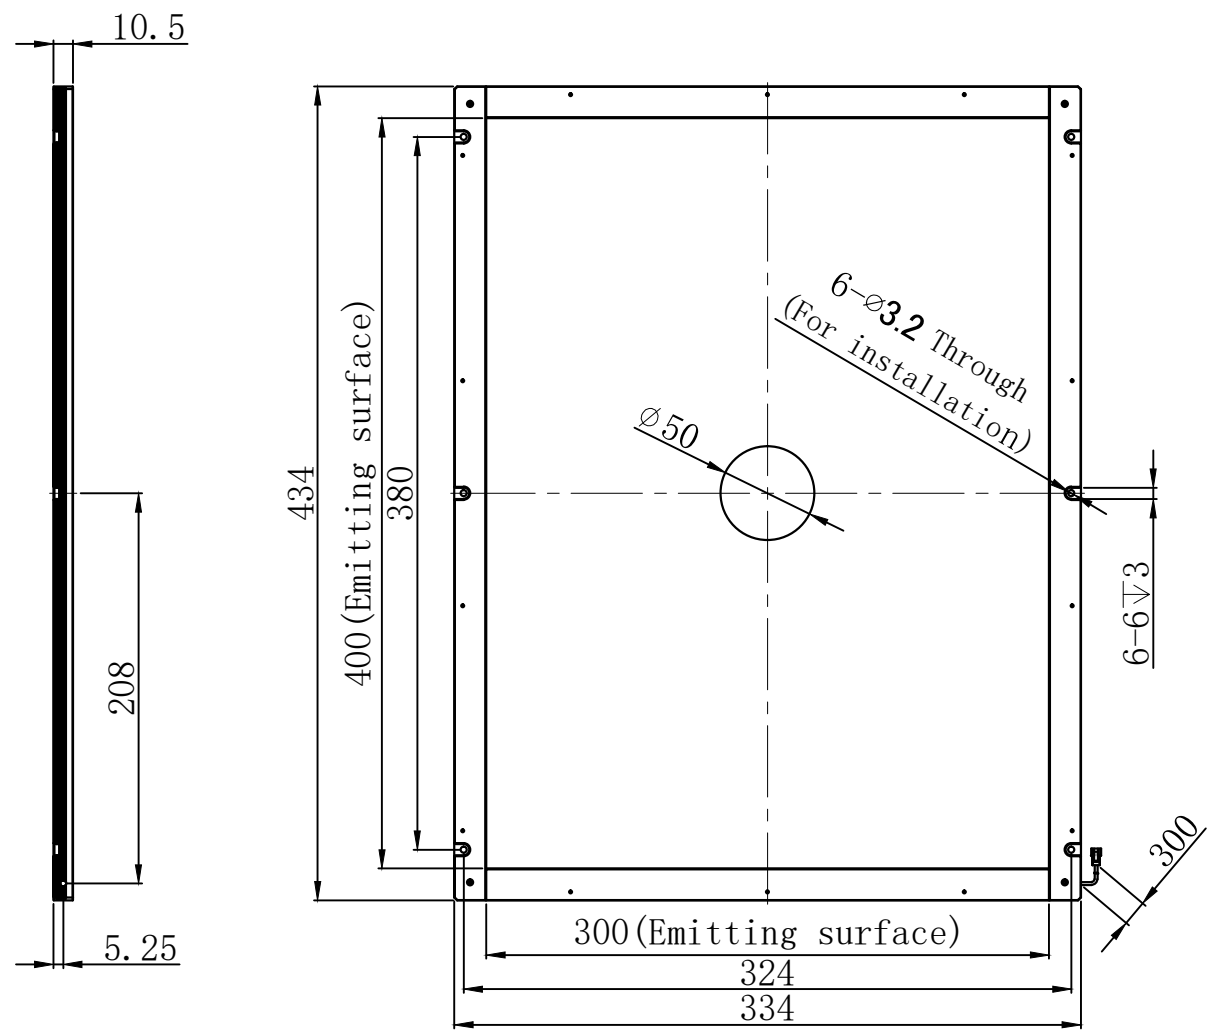

Pin1 -- 棕色/+  
 Pin2 -- 空 /NC  
 Pin3 -- 蓝色/-

Product Installation Dimensions					Design	成忠波	2017.07.09			wordop® 沃德普	
Input Voltage	Power				Approve						
	R	W/G/B	IR	UV	Weight	View Direction	Ratio	Unit	Name	Side Backlights with Camera Windows	
24V	11.5W	24W			2070g		1:4	mm	Model	FQG2-400X300	