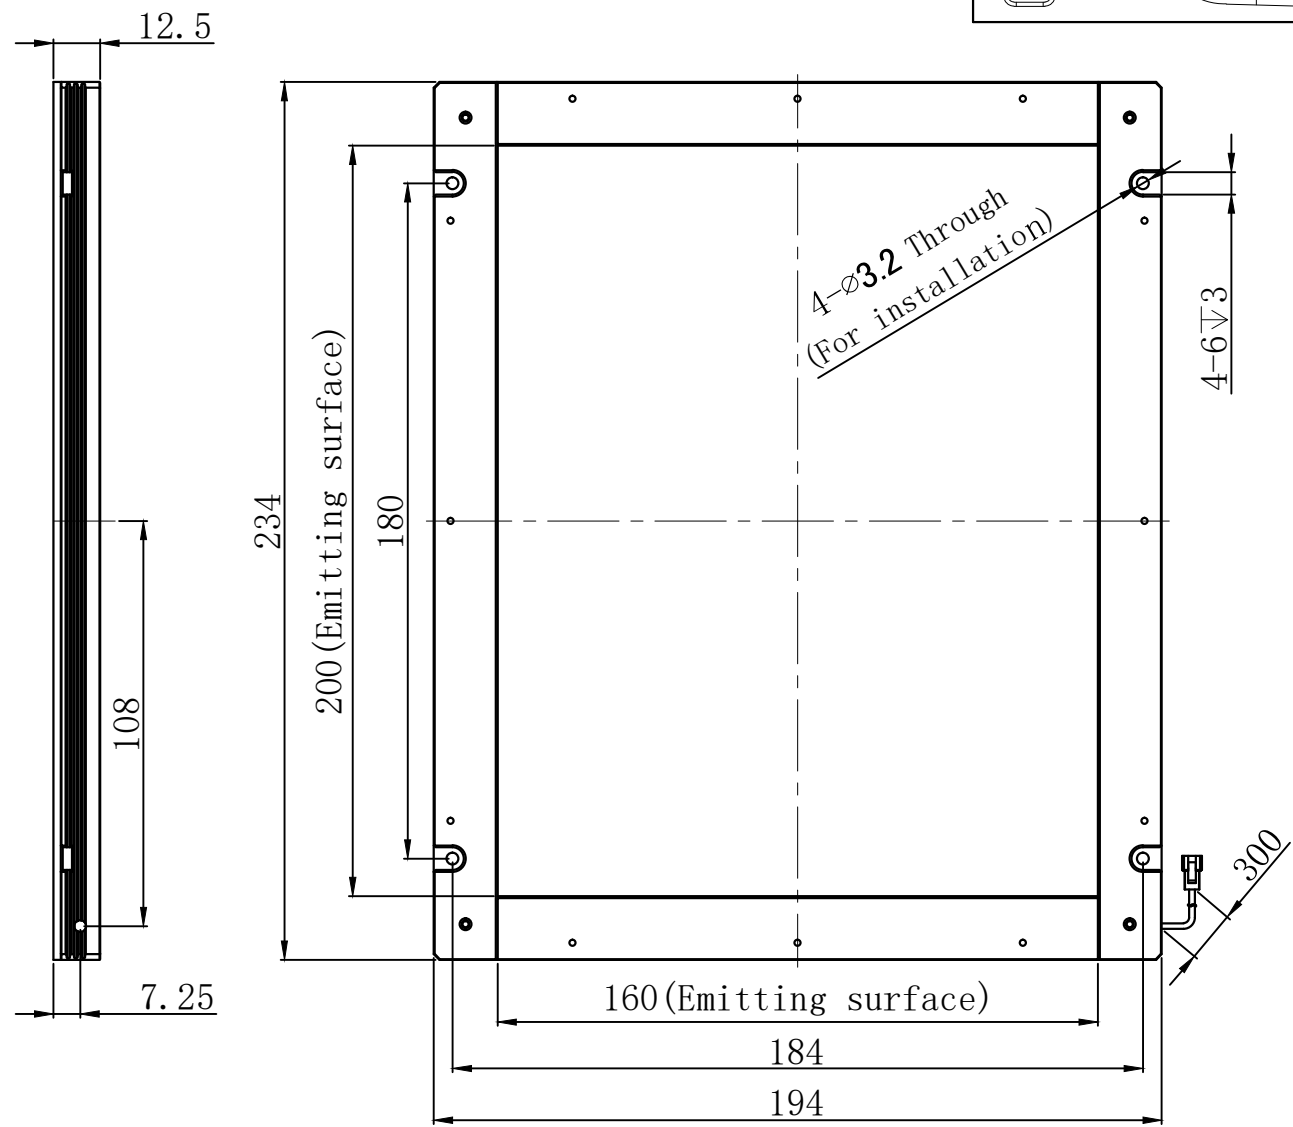

Pin1 -- 棕色/+
 Pin2 -- 空 /NC
 Pin3 -- 蓝色/-

Product Installation Dimensions					Design	成忠波		2017.07.09		wordop® 沃德普	
Input Voltage	Power				Approve						
	R	W/G/B	IR	UV	Weight	View Direction	Ratio	Unit	Name	Side-Irradiation Collimated Backlights	
24V	6.5W	12.1W			820g		1:2	mm	Model	FQGP2-200X160	