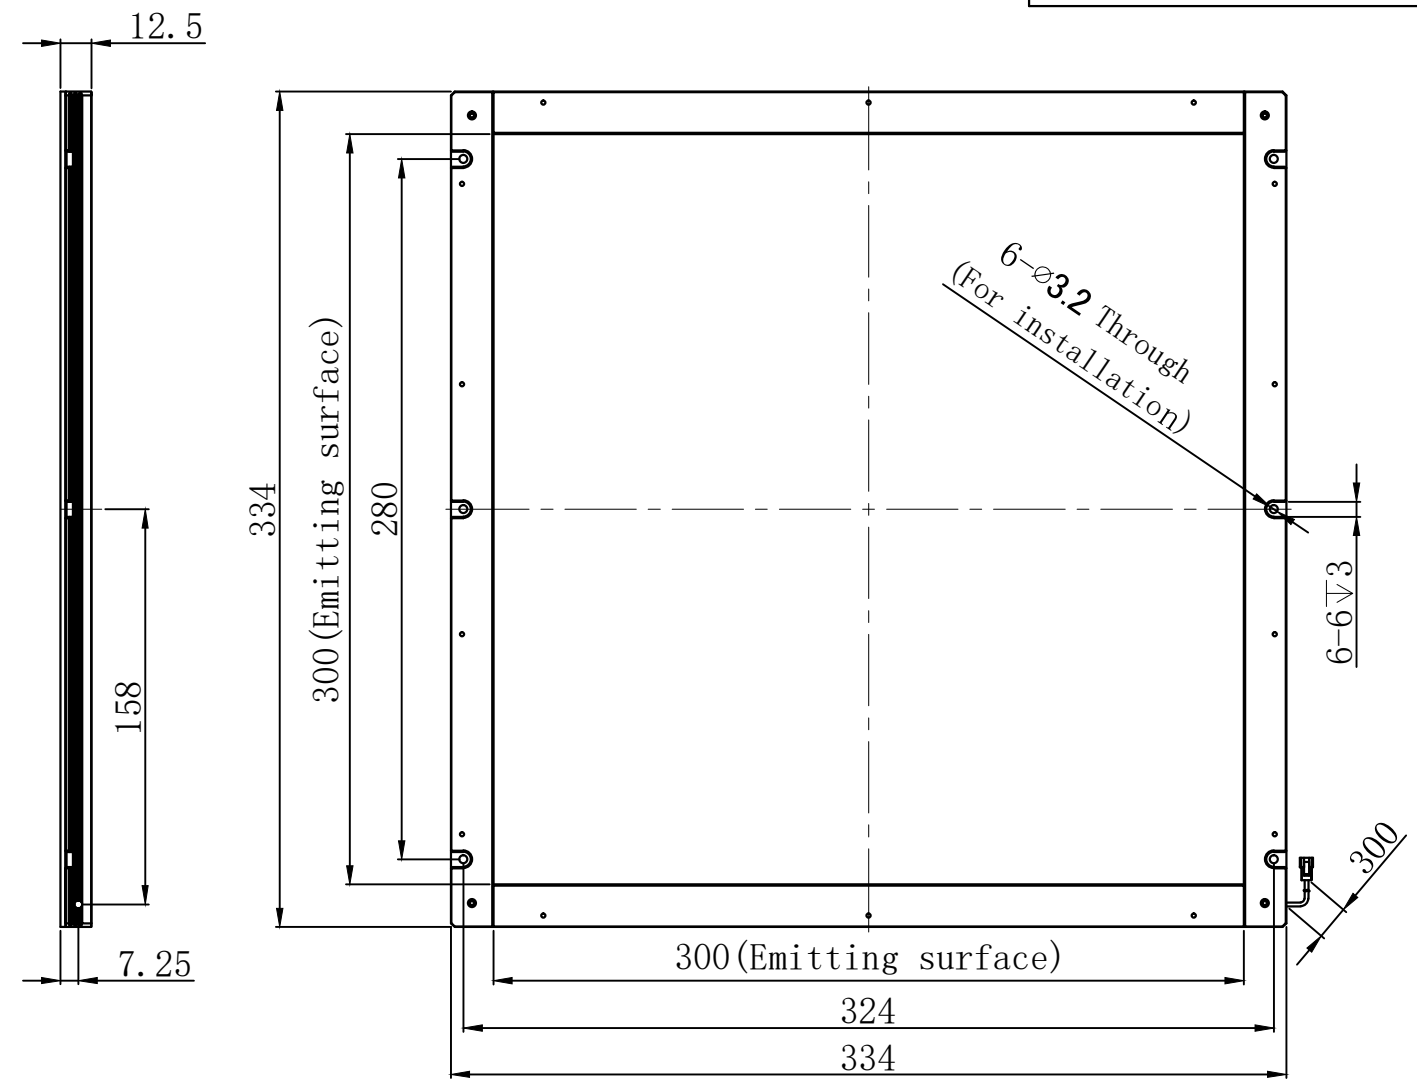

Pin1 -- 棕色/+
 Pin2 -- 空 /NC
 Pin3 -- 蓝色/-

Product Installation Dimensions					Design	成忠波		2017.07.09		wordop® 沃德普	
Input Voltage	Power				Approve						
	R	W/G/B	IR	UV	Weight	View Direction	Ratio	Unit	Name	Side-Irradiation Collimated Backlights	
24V	15.5W	35W			1980g		1:3	mm	Model	FQGP2-300X300	