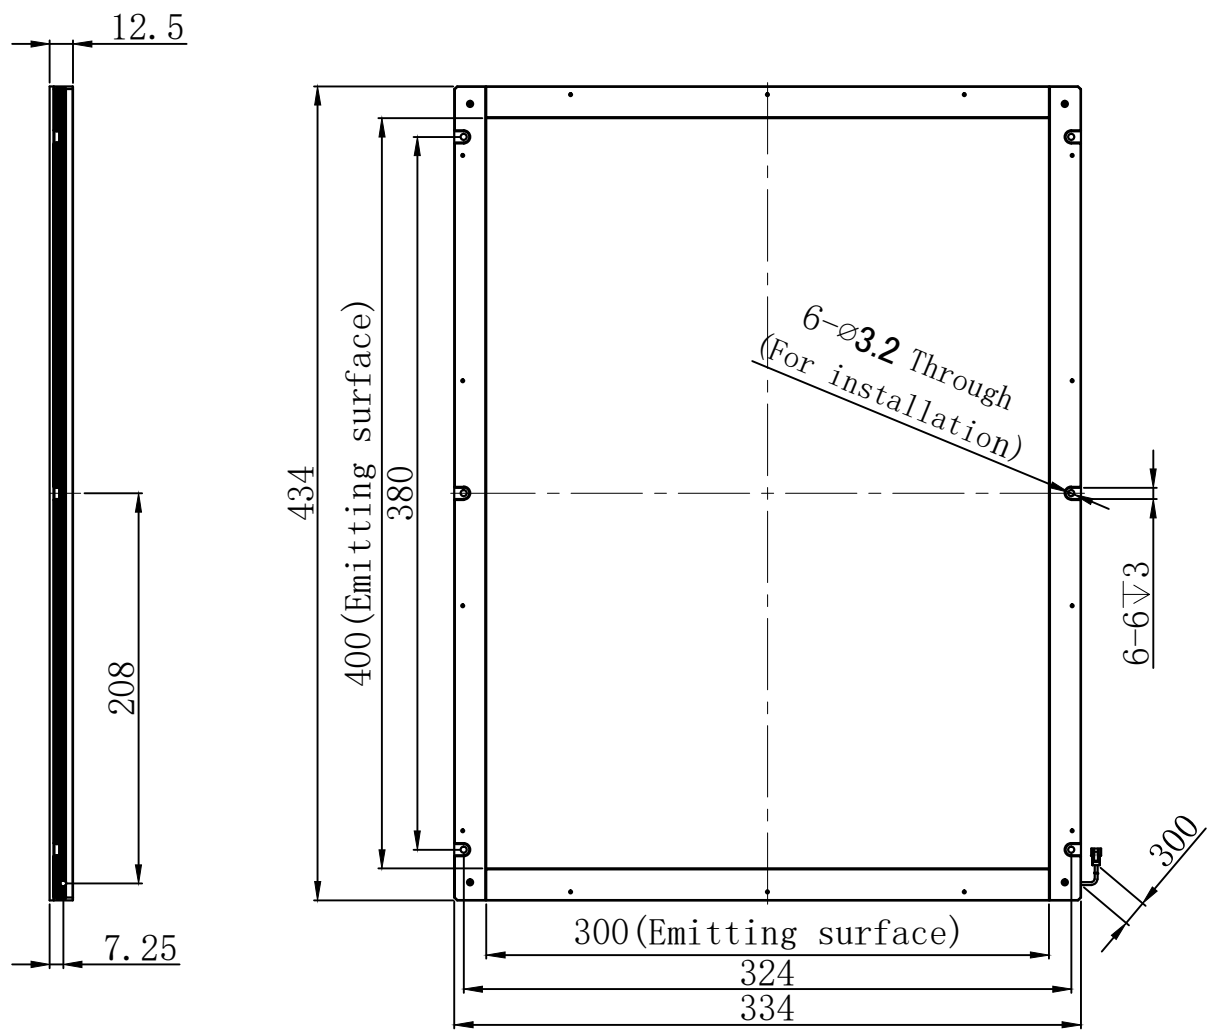

Pin1 -- 棕色/+  
 Pin2 -- 空 /NC  
 Pin3 -- 蓝色/-

Product Installation Dimensions					Design	成忠波	2017.07.09			wordop® 沃德普	
Input Voltage	Power				Approve						
	R	W/G/B	IR	UV	Weight	View Direction	Ratio	Unit	Name	Side-Irradiation Collimated Backlights	
24V	12.3W	24W			2500g		1:4	mm	Model	FQGP2-400X300	