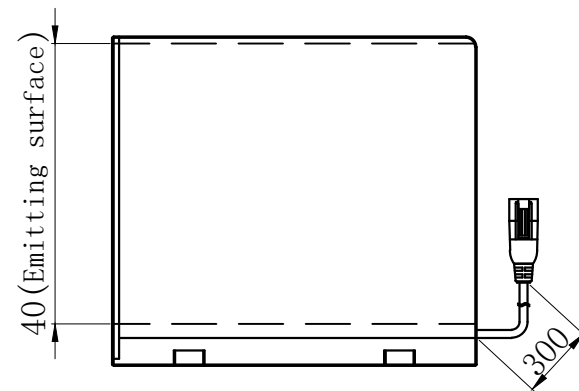

4-M3▽5 (For installation)

Product Installation Dimensions					Design	黄开生		2017.07.01		wordop® 沃德普	
Input Voltage	Power				Approve						
	R	W/G/B	IR	UV	Weight	View Direction	Ratio	Unit	Name	Coaxial Lights	
24V	2.7W	3.3W			125g		1:1	mm	Model	COSQ2-40	