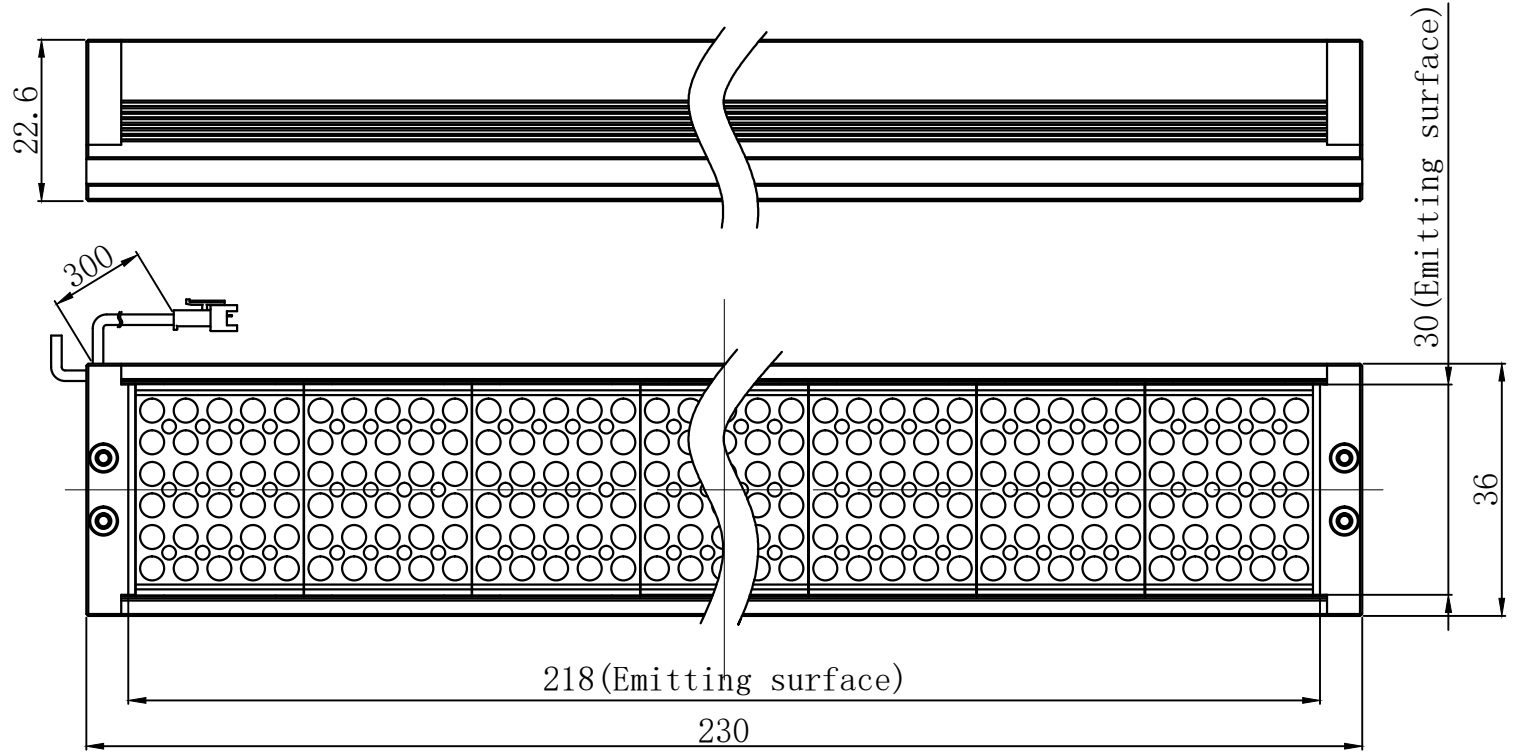

Partial view A,
Scale 3:1, mounting
slot for M3 nut

Partial view A

Product Installation Dimensions					Design	吴启鸿		2019. 04. 25		wordop® 沃德普	
Input Voltage	Power				Approve					Name	Bar Lights
	R	W/G/B	IR	UV	Weight	View Direction	Ratio	Unit			
24V	7.8W	13.7W			220g		1:1	mm	Model	HDL3-218X30	