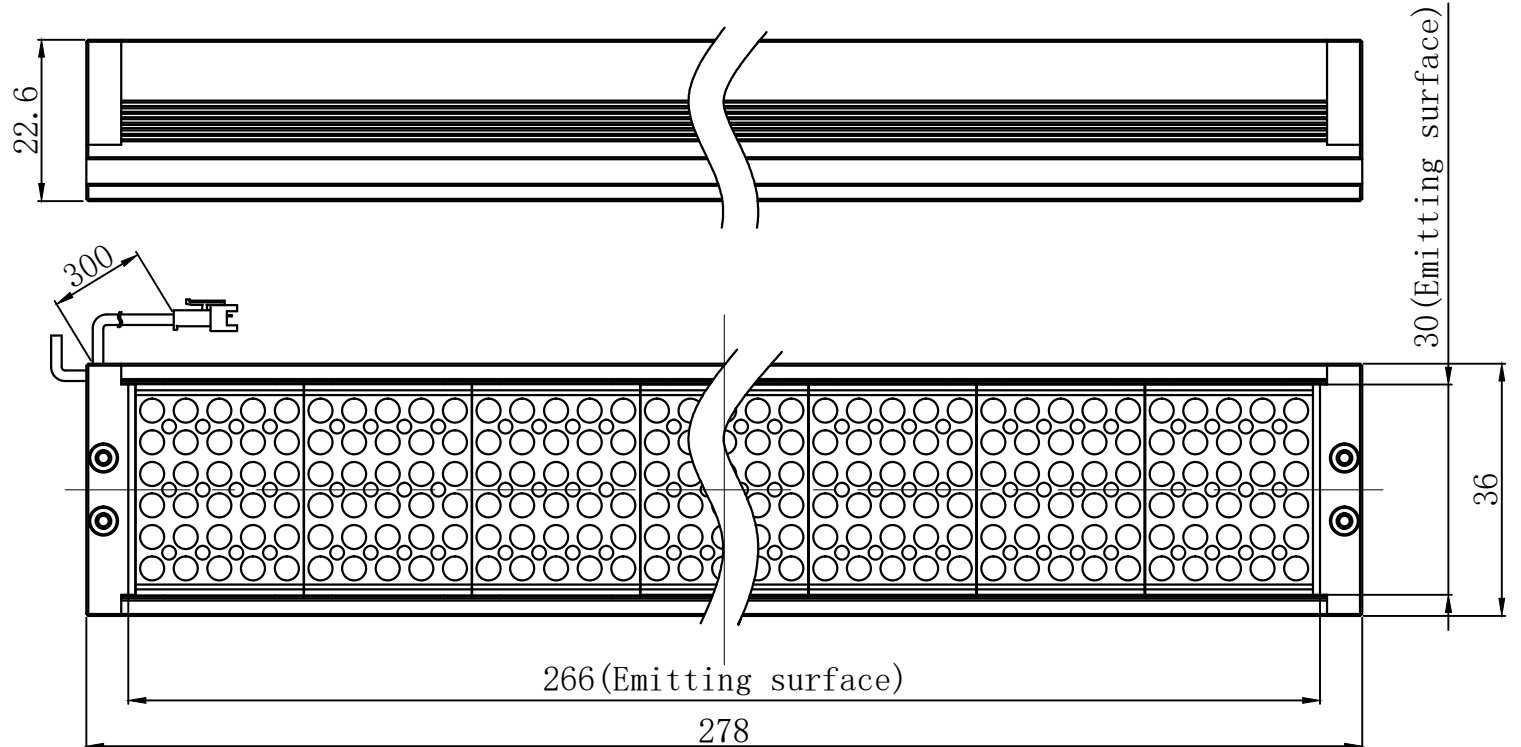

Partial view A,  
Scale 3:1, mounting  
slot for M3 nut

Partial view A

Product Installation Dimensions					Design	吴启鸿		2019.04.25		wordop® 沃德普	
Input Voltage	Power				Approve				Name	Bar Lights	
	R	W/G/B	IR	UV	Weight	View Direction	Ratio	Unit			
24V	9.6W	16.7W			260g		1:1	mm	Model	HDL3-266X30	