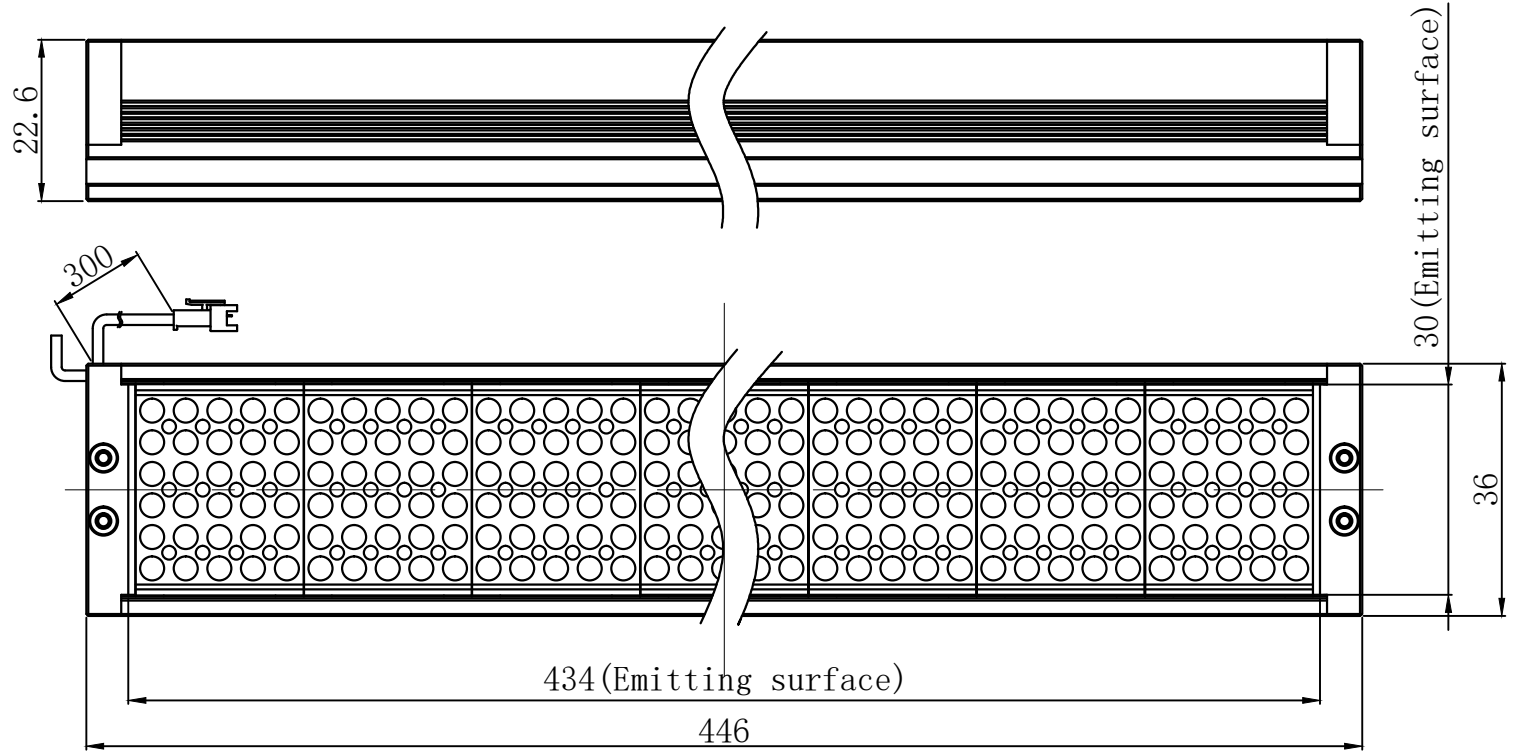

Partial view A,  
Scale 3:1, mounting  
slot for M3 nut

Partial view A

Product Installation Dimensions					Design	吴启鸿		2019.04.25		wordop® 沃德普	
Input Voltage	Power				Approve					Name	Bar Lights
	R	W/G/B	IR	UV	Weight	View Direction	Ratio	Unit			
24V	16.4W	28.5W			410g		1:1	mm	Model	HDL3-434X30	