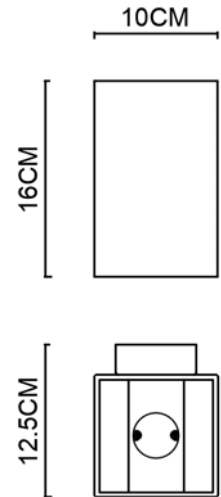

Specification Sheet

Picture:

Product size:

Name: ----- Lucid 160 Square Wall Lamp
Code: ----- 1791
Finish: ----- Black+Silver / White+Gold
/ Black / White
Main Material: --- Aluminium + Steel
Shade Material: -- Aluminium

Lamp Source: LED

Wattage: 2xMax3W

Input Voltage: 220~240 V

Lumen: 360 lm

Switch: Na

Energy Efficiency Class: A

Plug: Na

Specification:

Inner Box:

Gross Weight: KGS

165*150*215(mm) 1pc

Net Weight: KGS

Outer Carton:

360*320*460(mm) 8pcs

Cable Length / Terminal Block:

Installation Instruction:

size:90x65xH:25