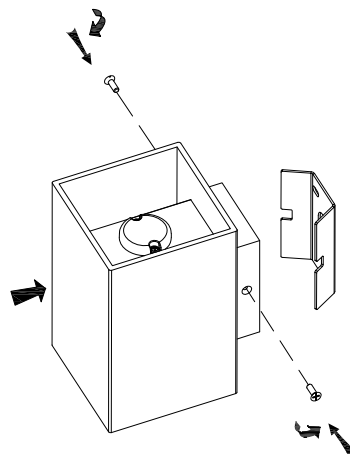

Inner Box:

Gross Weight: KGS

165*150*215(mm) 1pc

Net Weight: KGS

Outer Carton:

360*320*460(mm) 8pcs

Cable Length / Terminal Block:

Installation Instruction:

size:90x65xH:25