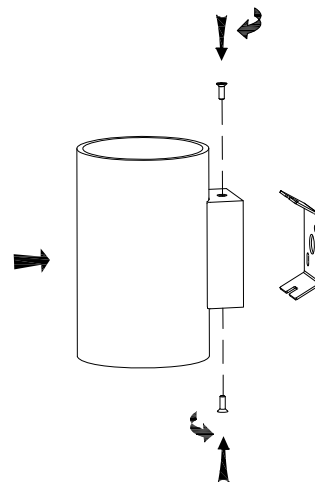

Specification Sheet

Picture:

Product size:

10CM

Name: ----- Lucid 160 Round Wall Lamp

Code: ----- 1793

Finish: ----- Black+Silver / White+Gold
/ Black / White

Main Material: --- Aluminium + Steel

Specification:

IP20

Inner Box:

Gross Weight: KGS

165*150*215(mm) 1pc

Net Weight: KGS

Outer Carton:

360*320*460(mm) 8pcs

Cable Length / Terminal Block:

Installation Instruction:

size:82x52xH:27