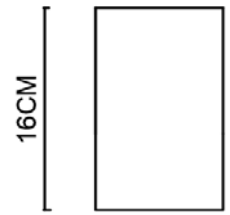

Specification Sheet

Picture:

Product size:

10CM

Name: ----- Lucid 160 Round Wall Lamp

Code: ----- 1793

Finish: ----- Black+Silver / White+Gold
/ Black / White

Main Material: --- Aluminium + Steel

Shade Material: -- Aluminium

Lamp Source: LED

Wattage: 2xMax3W

Input Voltage: 220~240 V

Lumen: 360 lm

Switch: Na

Energy Efficiency Class: A

Plug: Na

Specification:

IP20

Inner Box:

Gross Weight: KGS

165*150*215(mm) 1pc

Net Weight: KGS

Outer Carton:

360*320*460(mm) 8pcs

Cable Length / Terminal Block:

Installation Instruction:

size:82x52xH:27