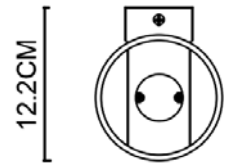

Specification Sheet

Picture:

Product size:

10CM

Name: ----- Lucid 160 Round Wall Lamp

Code: ----- 1793

Finish: ----- Black+Silver / White+Gold
/ Black / White

Main Material: --- Aluminium + Steel

Shade Material: -- Aluminium

Lamp Source: LED

Wattage: 2xMax3W

Input Voltage: 220~240 V

Lumen: 360 lm

Switch: Na

Energy Efficiency Class: A

Plug: Na

Specification:

IP20

Inner Box:

Gross Weight: KGS

165*150*215(mm) 1pc

Net Weight: KGS

Outer Carton:

360*320*460(mm) 8pcs

Cable Length / Terminal Block:

Installation Instruction:

size:82x52xH:27