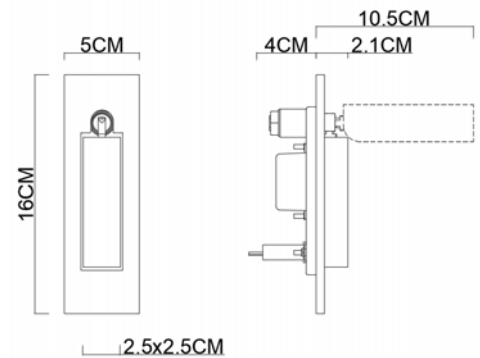

# Specification Sheet

Picture:

Product size:

Name: ----- Dida Mini Round  
Recessed Wall  
Lamp (MDC Switch)  
Code: ----- 1785  
Finish: ----- Polished  
Main Material: --- Stainless steel  
+ Aluminium  
Shade Material: -- Aluminium

Lamp Source: LED

Wattage:  1x1W

Input Voltage: 220~240 V

Lumen: 85 lm

Switch: MDC Switch

Energy Efficiency Class: A

Plug: Na

Specification:

IP20

Inner Box:

Gross Weight: KGS

100\*75\*210(mm) 1pc

Net Weight: KGS

Outer Carton:

325\*220\*240(mm) 8pcs

Cable Length / Terminal Block:

Installation Instruction:

3.8CMx11.4CM Hole On The Wall

size:50x160x6