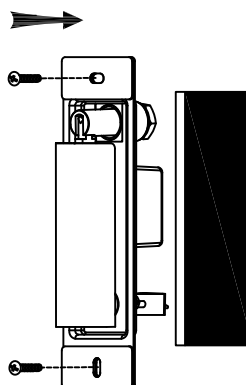

# Specification Sheet

Picture:

Product size:

Name: ----- Dida Mini Round  
Recessed Wall  
Lamp (MDC Switch)  
Code: ----- 1785  
Finish: ----- Polished  
Main Material: --- Stainless steel  
+ Aluminium  
Shade Material: -- Aluminium

IP20

Inner Box:

Gross Weight: KGS

100\*75\*210(mm) 1pc

Net Weight: KGS

Outer Carton:

325\*220\*240(mm) 8pcs

Cable Length / Terminal Block:

Installation Instruction:

3.8CMx11.4CM Hole On The Wall

size:50x160x6