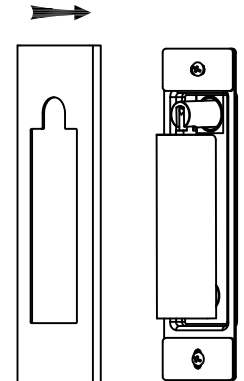

# Specification Sheet

Picture:

Product size:

Name: ----- Dida Mini Round  
Recessed Wall  
Lamp (MDC Switch)  
Code: ----- 1785  
Finish: ----- Polished  
Main Material: --- Stainless steel  
+ Aluminium  
Shade Material: -- Aluminium

IP20

Inner Box:

Gross Weight: KGS

100\*75\*210(mm) 1pc

Net Weight: KGS

Outer Carton:

325\*220\*240(mm) 8pcs

Cable Length / Terminal Block:

Installation Instruction:

3.8CMx11.4CM Hole On The Wall

size:50x160x6