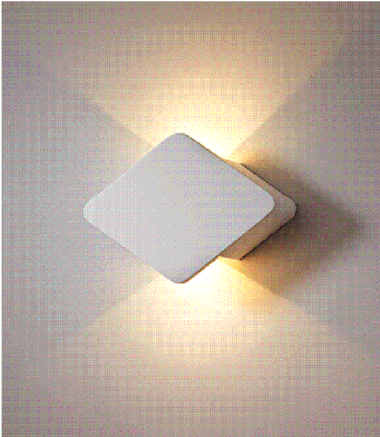

Specification Sheet

Picture:

Product size:

Name: ----- Ray Rhombus
Plaster Wall Lamp
Code: ----- 1405
Finish: ----- White
Main Material: --- Plaster+Steel
Shade Material: -- Plaster

Lamp Source: LED

Wattage:  2x3W

Input Voltage: 220~240 V

Lumen: 320 lm

Switch: Na

Energy Efficiency Class: A

Plug: Na

Specification:

Inner Box:

Gross Weight: KGS