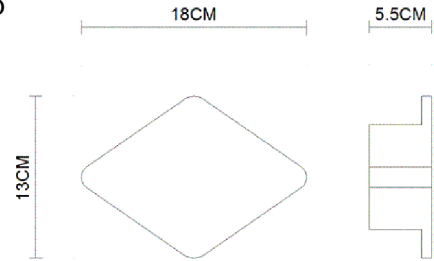

Specification Sheet

Picture:

Product size:

Name: ----- Ray Rhombus
Plaster Wall Lamp
Code: ----- 1405
Finish: ----- White
Main Material: --- Plaster+Steel
Shade Material: -- Plaster

Lamp Source: LED

Wattage:  2x3W

Input Voltage: 220~240 V

Lumen: 320 lm

Switch: Na

Energy Efficiency Class: A

Plug: Na

Specification:

Inner Box:

Gross Weight: KGS

230*100*185(mm) 1pc

Net Weight: KGS

Outer Carton:

475*215*585(mm) 12pcs

Cable Length / Terminal Block:

Installation Instruction: