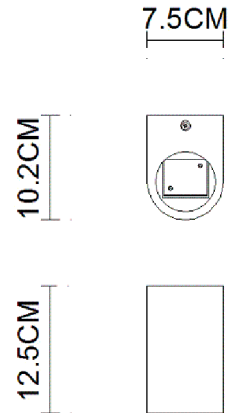

# Specification Sheet

Picture:

Product size:

Name: ----- Ray LED Round  
Plaster Wall Lamp  
Code: ----- 1460  
Finish: ----- White  
Main Material: --- Plaster+Steel  
Shade Material: -- Plaster

Lamp Source: LED

Wattage:  2x3W

Input Voltage: 220~240 V

Lumen: 320 lm

Switch: Na

Energy Efficiency Class: A

Plug: Na

Specification:

Inner Box:

Gross Weight: KGS

155\*125\*180(mm) 1pc

Net Weight: KGS

Outer Carton:

480\*265\*390(mm) 12pcs

Cable Length / Terminal Block:

Installation Instruction: