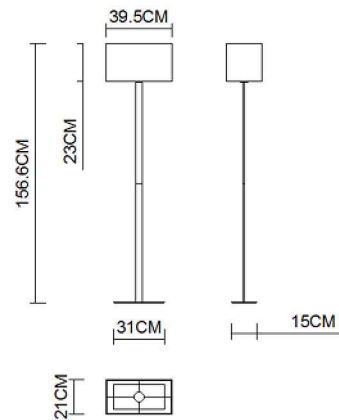

Specification Sheet

Picture:

Product size:

Name: ----- Flat Floor Lamp
Code: ----- 5249
Finish: ----- Polished
Main Material: ---- Stainless steel
Shade Material: -- Fabric+PVC

Lamp Source: E27

Wattage:  1x60W /  1x12W

Input Voltage: 220~240 V

Lumen: 540 lm

Switch: Foot Switch

Energy Efficiency Class:

Plug: EU

Specification:

Inner Box:

Gross Weight: 14.8KGS

800*310*280(mm) 1pc

Net Weight: 12.1KGS

Outer Carton:

820*330*590(mm) 2pcs

Installation Instruction: