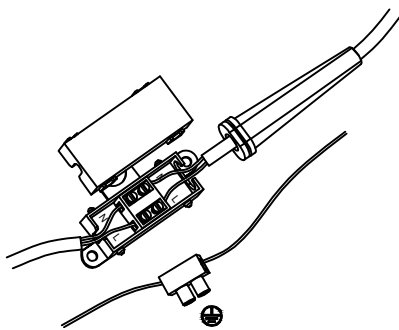

Specification Sheet

Picture:

Product size:

Name: ----- Impress Picture Lamp
Code: ----- 1374
Finish: ----- Polished
Main Material: -- Stainless steel
Shade Material: -- Stainless steel

Lamp Source: LED

Wattage:  3x1W

Input Voltage: 220~240 V

Lumen: 240 lm

Switch: Na

Energy Efficiency Class: A

Plug: Na

Specification:

Inner Box:

360*85*260(mm) 1pc

Gross Weight: 10.8 KGS

Net Weight: 6.5 KGS

Outer Carton:

535*375*540(mm) 12pcs

Cable Length / Terminal Block:

Installation Instruction: