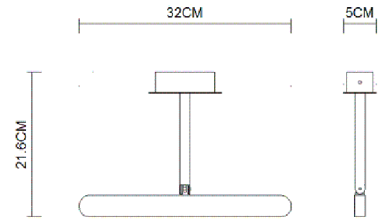

Specification Sheet

Picture:

Product size:

Name: ----- Impress Picture Lamp
Code: ----- 1374
Finish: ----- Polished
Main Material: -- Stainless steel
Shade Material: -- Stainless steel

Lamp Source: LED

Wattage:  3x1W

Input Voltage: 220~240 V

Lumen: 240 lm

Switch: Na

Energy Efficiency Class: A

Plug: Na

Specification:

Inner Box:

360*85*260(mm) 1pc

Gross Weight: 10.8 KGS

Net Weight: 6.5 KGS

Outer Carton:

535*375*540(mm) 12pcs

Cable Length / Terminal Block:

Installation Instruction: