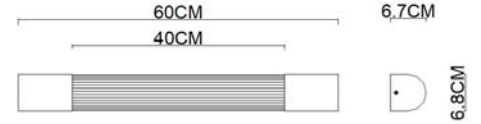

Specification Sheet

Picture:

Name: ----- Scroll LED 600 Wall Lamp

Code: ----- 1769

Finish: ----- Polished

Main Material: --- Stainless steel

Shade Material: -- Acrylic

Product size:

IP44

Inner Box:

120*120*660(mm) 1pc

Gross Weight: KGS

Net Weight: KGS

Outer Carton:

680*380*505(mm) 12pcs

Cable Length / Terminal Block: