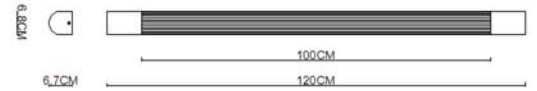

Specification Sheet

Picture:

Name: ----- Scroll LED 1200 Wall Lamp

Code: ----- 1771

Finish: ----- Polished

Main Material: --- Stainless steel

Shade Material: -- Acrylic

Product size:

IP44

Inner Box:

120*120*1260(mm) 1pc

Gross Weight: KGS

Net Weight: KGS

Outer Carton:

1280*260*385(mm) 6pcs

Cable Length / Terminal Block: