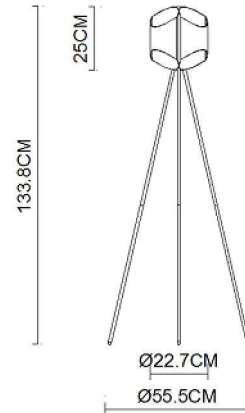

# Specification Sheet

Picture:

Product size:

Name: ----- Section Floor Lamp  
Code: ----- 5001  
Finish: ----- Black+Silver/  
White+Gold  
Main Material: --- Aluminium+Steel  
Shade Material: -- Aluminium

Lamp Source: G9

Wattage:  3x33W

Input Voltage: 220~240 V

Lumen: 1440 lm

Switch: Dimmer Switch

Energy Efficiency Class: C

Plug: EU

Specification:

Inner Box:

Gross Weight: 10.7KGS

320\*280\*580(mm) 1pc

Net Weight: 6.8KGS

Outer Carton:

580\*340\*605(mm) 2pcs

Installation Instruction: