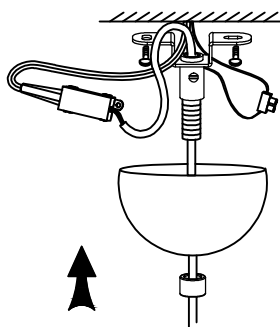

Specification Sheet

Picture:

Product size:

Name: ----- Balloon Large Pendant
Code: ----- 3006
Finish: ----- Polished
Main Material: --- Stainless steel+ Steel
Shade Material: -- PVC

Lamp Source: E27

Wattage:  1x60W /  1x12W

215*140*630(mm) 1pc

Net Weight: 8 KGS

Outer Carton:

645*445*595(mm) 8pcs

Cable Length / Terminal Block:

Installation Instruction:

size:Ø99xH:47