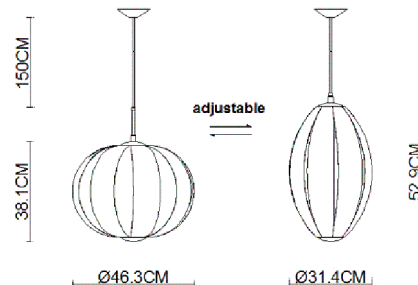

Specification Sheet

Picture:

Product size:

Name: ----- Balloon Large Pendant
Code: ----- 3006
Finish: ----- Polished
Main Material: --- Stainless steel+ Steel
Shade Material: -- PVC

Lamp Source: E27

Wattage:  1x60W /  1x12W

Input Voltage: 220~240 V

Lumen: 540lm

Switch: Na

Energy Efficiency Class:

Plug: Na

Specification:

Inner Box:

Gross Weight: 14.3 KGS

215*140*630(mm) 1pc

Net Weight: 8 KGS

Outer Carton:

645*445*595(mm) 8pcs

Cable Length / Terminal Block:

Installation Instruction:

size:Ø99xH:47