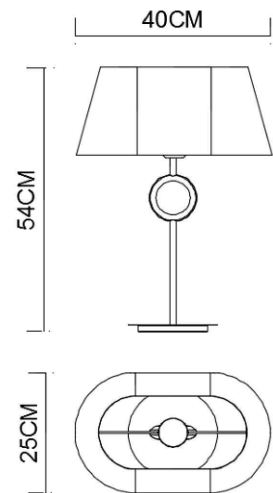

Specification Sheet

Picture:

Product size:

Name: ----- Napoleon 1 Table Lamp

Code: ----- 4049

Finish: ----- Polished

Main Material: --- Stainless steel

Shade Material: -- Fireproof Paper

Inner Box:

Gross Weight: 15.5KGS

440*290*480(mm) 1pc

Net Weight: 9.2KGS

Outer Carton:

595*455*985(mm) 4pcs

Installation Instruction: