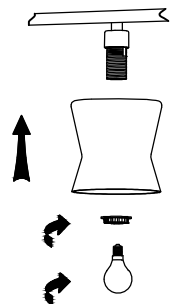

Specification Sheet

Picture:

Product size:

Name: ----- Corolla 3 Bar Pendant
Code: ----- 3067
Finish: ----- Polished+Opal
Main Material: -- Stainless steel
Shade Material: -- Opal Glass

Lamp Source: E14

Wattage: 3x40W / 3x9W

235*190*710(mm) 1pc

Net Weight: 11.5KGS

Outer Carton:

590*490*730(mm) 6pcs

Cable Length / Terminal Block:

Installation Instruction:

size:230*40*20