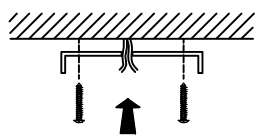

235*190*710(mm) 1pc

Net Weight: 11.5KGS

Outer Carton:

590*490*730(mm) 6pcs

Cable Length / Terminal Block:

Installation Instruction:

size:230*40*20