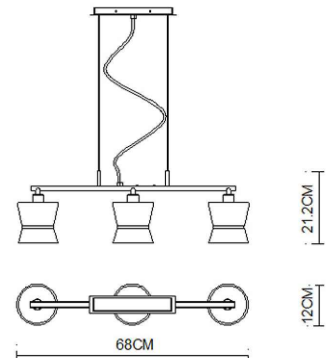

Specification Sheet

Picture:

Product size:

Name: ----- Corolla 3 Bar Pendant
Code: ----- 3067
Finish: ----- Polished+Opal
Main Material: -- Stainless steel
Shade Material: -- Opal Glass

Lamp Source: E14

Wattage: 3x40W / 3x9W

Input Voltage: 220~240 V

Lumen: 1020 lm

Switch: Na

Energy Efficiency Class:

Plug: Na

Specification:

Inner Box:

Gross Weight: 18KGS

235*190*710(mm) 1pc

Net Weight: 11.5KGS

Outer Carton:

590*490*730(mm) 6pcs

Cable Length / Terminal Block:

Installation Instruction:

size:230*40*20