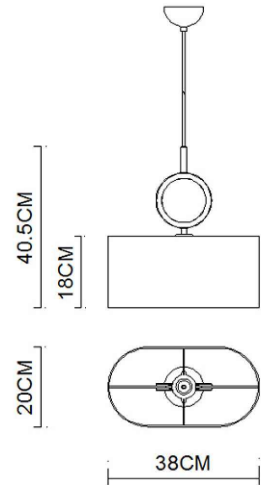

Specification Sheet

Picture:

Product size:

Name: ----- Delta 1 Pendant

Code: ----- 3093

Finish: ----- Polished

Main Material: --- Stainless steel

Shade Material: -- Fabric+PVC

Inner Box:

Gross Weight: 6.5KGS

435*255*305(mm) 1pc

Net Weight: 5.2KGS

Outer Carton:

530*450*640(mm) 4pcs

Cable Length / Terminal Block:

Installation Instruction:

size:Ø99xH:47