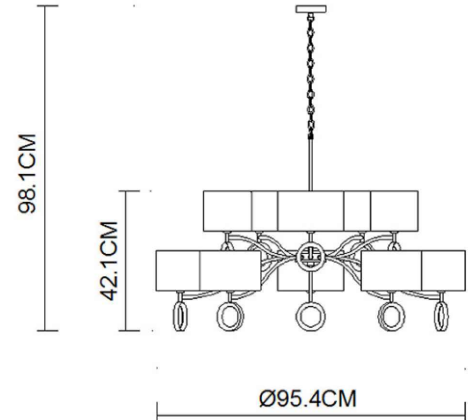

Specification Sheet

Picture:

Name: ----- Delta 10 Pendant
Code: ----- 3303
Finish: ----- Polished
Main Material: --- Stainless steel
+ Steel
Shade Material: -- Fabric+PVC

Product size:

Lamp Source: E14

Wattage: 10x40W / 10x9W

Input Voltage: 220~240 V

Lumen: 3400 lm

Switch: Na

Energy Efficiency Class:

Plug: Na

Specification:

Inner Box:

Gross Weight: 25.5KGS

905*875*435(mm) 1pc

Net Weight: 10.6KGS

Outer Carton:

920*890*900(mm) 2pcs

Cable Length / Terminal Block:

Installation Instruction: