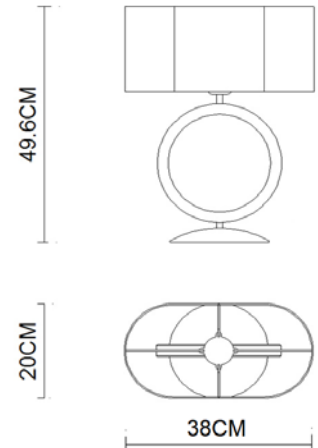

Specification Sheet

Picture:

Product size:

Name: ----- Delta Table Lamp
Code: ----- 4069
Finish: ----- Polished
Main Material: --- Stainless steel
Shade Material: -- Fabric+PVC

Lamp Source: E27

Wattage:  1x60W /  1x12W

Input Voltage: 220~240 V

Lumen: 540 lm

Switch: In-line Switch

Energy Efficiency Class:

Plug: EU

Specification:

Inner Box:

Gross Weight: 13KGS

435*255*450(mm) 1pc

Net Weight: 6.8KGS

Outer Carton:

530*450*930(mm) 4pcs

Installation Instruction: