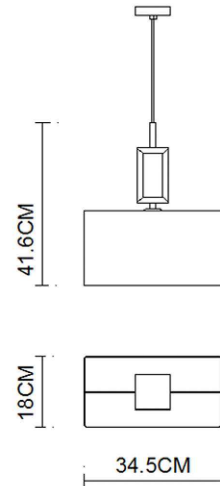

Specification Sheet

Picture:

Product size:

Name: ----- Quadrate 1 pendant

Code: ----- 3094

Finish: ----- Polished

Main Material: --- Stainless steel

Shade Material: -- Fabric+PVC

Lamp Source: E27

Wattage: 1x60W / 1x12W

Input Voltage: 220~240 V

Lumen: 540 lm

Switch: Na

Energy Efficiency Class:

Plug: Na

Specification:

IP20

Inner Box:

Gross Weight: 6.3KGS

405**235*315(mm) 1pc

Net Weight: 3KGS

Outer Carton:

485*420*660(mm) 4pcs

Cable Length / Terminal Block: