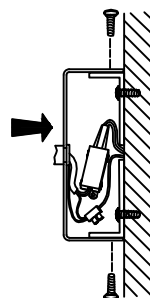

# Specification Sheet

Picture:

Product size:

Name: ----- Alba Wall Lamp  
Code: ----- 1106  
Finish: ----- Polished+Opal  
Main Material: -- Stainless steel  
Shade Material: -- Opal Glass

Lamp Source: G9

Gross Weight: 8 KGS

225\*135\*125(mm) 1pc

Net Weight: 4.8 KGS

Outer Carton:

470\*290\*405(mm) 12pcs

Cable Length / Terminal Block:

Installation Instruction:

size:86\*34\*23