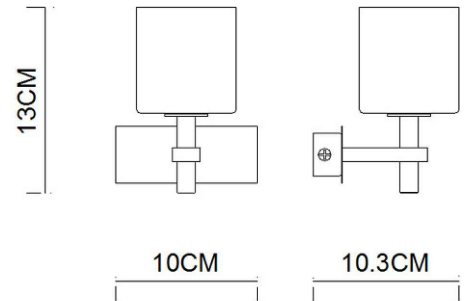

# Specification Sheet

Picture:

Product size:

Name: ----- Alba Wall Lamp  
Code: ----- 1106  
Finish: ----- Polished+Opal  
Main Material: -- Stainless steel  
Shade Material: -- Opal Glass

Lamp Source: G9

Wattage: 1x20W

Input Voltage: 220~240 V

Lumen: 250lm

Switch: Na

Energy Efficiency Class: C

Plug: Na

Specification:

Inner Box:

Gross Weight: 8 KGS

225\*135\*125(mm) 1pc

Net Weight: 4.8 KGS

Outer Carton:

470\*290\*405(mm) 12pcs

Cable Length / Terminal Block:

Installation Instruction:

size:86\*34\*23