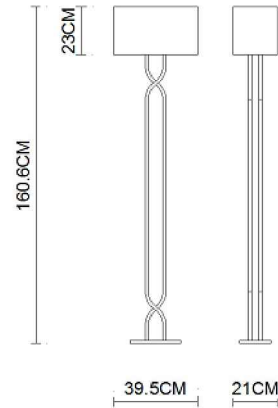

# Specification Sheet

Picture:

Product size:

Name: ----- Latin Floor Lamp  
Code: ----- 5195  
Finish: ----- Polished  
Main Material: ---- Stainless steel  
Shade Material: -- Fabric+PVC

Lamp Source: E27

Wattage: 1x60W / 1x12W

Input Voltage: 220~240 V

Lumen: 540 lm

Switch: Foot Switch

Energy Efficiency Class:

Plug: EU

Specification:

Inner Box:

Gross Weight: 17KGS

445\*255\*1585(mm) 1pc

Net Weight: 9.4KGS

Outer Carton:

530\*465\*1610(mm) 2pcs

Installation Instruction: