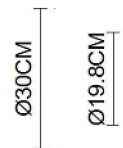

# Specification Sheet

Picture:

Product size:

Name: ----- Olive Table Lamp

Code: ----- 4166

Finish: ----- Polished

Main Material: ---- Stainless steel

Shade Material: -- Fabric+PVC

Lamp Source: E14

Wattage: 1x40W / 1x9W

Input Voltage: 220~240 V

Lumen: 340 lm

Switch: In-line Switch

Energy Efficiency Class:

Plug: EU

Specification:

IP20

Inner Box:

Gross Weight: 22.6KGS

350\*350\*350(mm) 1pc

Net Weight: 16 KGS

Outer Carton:

715\*715\*725(mm) 8pcs

Installation Instruction: