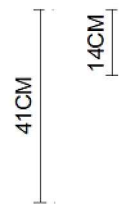

# Specification Sheet

Picture:

Product size:

Name: ----- Olive Table Lamp

Code: ----- 4166

Finish: ----- Polished

Main Material: ---- Stainless steel

Shade Material: -- Fabric+PVC

Lamp Source: E14

Wattage: 1x40W / 1x9W

Input Voltage: 220~240 V

Lumen: 340 lm

Switch: In-line Switch

Energy Efficiency Class:

Plug: EU

Specification:

IP20

Inner Box:

Gross Weight: 22.6KGS

350\*350\*350(mm) 1pc

Net Weight: 16 KGS

Outer Carton:

715\*715\*725(mm) 8pcs

Installation Instruction: