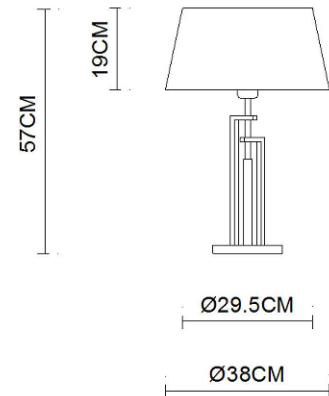

# Specification Sheet

Picture:

Name: ----- Stonehenge  
Table Lamp  
Code: ----- 4173  
Finish: ----- Polished  
Main Material: -- Stainless steel  
Shade Material: -- Fabric+PVC

Product size:

Lamp Source: E27

Wattage: 1x60W / 1x12W

Input Voltage: 220~240 V

Lumen: 540lm

Switch: In-line Switch

Energy Efficiency Class:

Plug: Eu

Specification:

Inner Box:

Gross Weight: KGS

445\*445\*485(mm) 1pc

Net Weight: KGS

Outer Carton:

910\*460\*1000(mm) 4pcs

Installation Instruction: