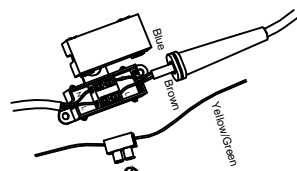

Specification Sheet

Picture:

Product size:

Name: — — — Bordeaux Wall Lamp

Code: — — — 1104

Finish: — — — Chrome + Opal

Main Material: — — Steel

Shade Material: — Opal Glass

Energy Efficiency Class: C

Plug: Na

Specification:

IP44

Inner Box:

285*180*170(mm) 1pc

Gross Weight: 11.4 KGS

Net Weight: 6 KGS

Outer Carton:

585*375*535(mm) 12pcs

Cable Length / Terminal Block:

This product must be earthed

Installation Instruction:

size: Ø83*20