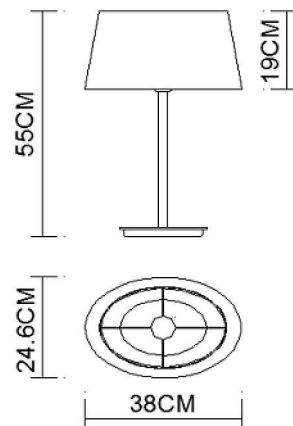

# Specification Sheet

Picture:

Product size:

Name: ----- Dene Oval Table Lamp  
Code: ----- 4262  
Finish: ----- Polished  
Main Material: --- Stainless steel  
Shade Material: -- Fabric+PVC

Lamp Source: E27

Wattage: 1x60W / 1x12W

Input Voltage: 220~240 V

Lumen: 540 lm

Switch: In-line Switch

Energy Efficiency Class:

Plug: EU

Specification:

Inner Box:

Gross Weight: KGS

405\*270\*465(mm) 1pc

Net Weight: KGS

Outer Carton:

825\*555\*960(mm) 8pcs

Installation Instruction: