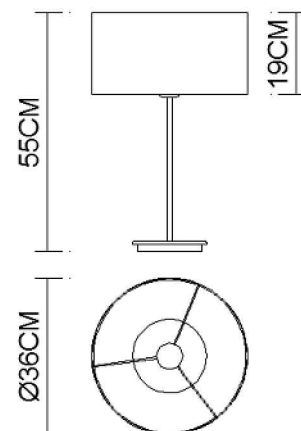

# Specification Sheet

Picture:

Product size:

Name: ----- Dene Round Table Lamp  
Code: ----- 4263  
Finish: ----- Polished  
Main Material: --- Stainless steel  
Shade Material: -- Fabric+PVC

Lamp Source: E27

Wattage: 1x60W / 1x12W

Input Voltage: 220~240 V

Lumen: 540 lm

Switch: In-line Switch

Energy Efficiency Class:

Plug: EU

Specification:

Inner Box:

Gross Weight: KGS

385\*385\*465(mm) 1pc

Net Weight: KGS

Outer Carton:

785\*785\*960(mm) 8pcs

Installation Instruction: