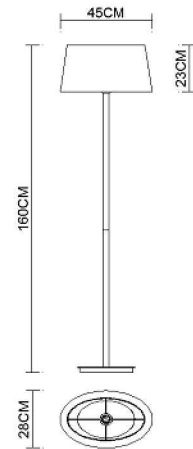

Specification Sheet

Picture:

Product size:

Name: ----- Level Oval Floor Lamp
Code: ----- 5456
Finish: ----- Polished
Main Material: --- Stainless steel
Shade Material: -- Fabric+PVC

Lamp Source: E27

Wattage:  1x60W /  1x12W

Input Voltage: 220~240 V

Lumen: 540 lm

Switch: Foot switch

Energy Efficiency Class:

Plug: EU

Specification:

Inner Box:

Gross Weight: KGS

400*330*870(mm) 1pc

Net Weight: KGS

Outer Carton:

680*415*900(mm) 2pcs

Installation Instruction: