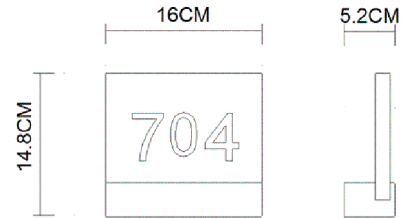

# Specification Sheet

Picture:

Product size:

Name: ----- Format Wall Lamp  
Code: ----- 1316  
Finish: ----- Polished  
Main Material: -- Stainless steel  
Shade Material: -- Stainless steel

Lamp Source: LED

Wattage: 2x1W

Input Voltage: 220~240 V

Lumen: 160 lm

Switch: Na

Energy Efficiency Class: A

Plug: Na

Specification:

Inner Box:

Gross Weight: 11.3 KGS

210\*100\*205(mm) 1pc

Net Weight: 9.1 KGS

Outer Carton:

435\*315\*440(mm) 12pcs

Cable Length / Terminal Block:

Installation Instruction: