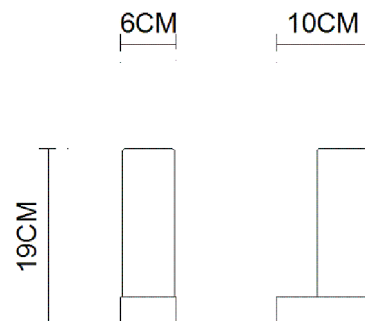

Specification Sheet

Picture:

Product size:

Name: ----- Regular Wall Lamp
Code: ----- 1344
Finish: ----- Polished+Opal
Main Material: --- Stainless steel
Shade Material: -- Opal Glass

Lamp Source: E14

Wattage: 1x40W / 1x9W

Input Voltage: 220~240 V

Lumen: 340 lm

Switch: Na

Energy Efficiency Class:

Plug: Na

Specification:

Inner Box:

Gross Weight: 7.9 KGS

150*110*235(mm) 1pc

Net Weight: 6 KGS

Outer Carton:

465*235*500(mm) 12pcs

Cable Length / Terminal Block:

Installation Instruction:

size:100x60xH:30