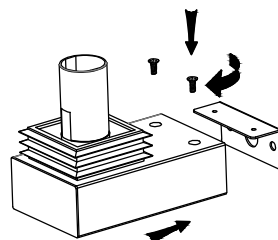

150*110*235(mm) 1pc

Net Weight: 6 KGS

Outer Carton:

465*235*500(mm) 12pcs

Cable Length / Terminal Block:

Installation Instruction:

size:100x60xH:30