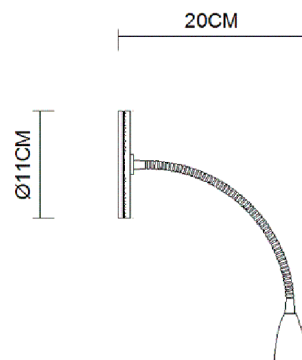

Specification Sheet

Picture:

Product size:

Name: ----- Lotus Recessed Wall Lamp
Code: ----- 1383
Finish: ----- Polished
Main Material: -- Stainless steel+Steel
Shade Material: -- Aluminium

Lamp Source: LED

Wattage:  1x3W

Input Voltage: 220~240 V

Lumen: 160 lm

Switch: Na

Energy Efficiency Class: A

Plug: Na

Specification:

IP20

Inner Box:

210*140*145(mm) 1pc

Gross Weight: 10.5 KGS

Net Weight: 6.4 KGS

Outer Carton:

580*225*610(mm) 16pcs

Cable Length / Terminal Block:

Installation Instruction:

size:Φ110x5