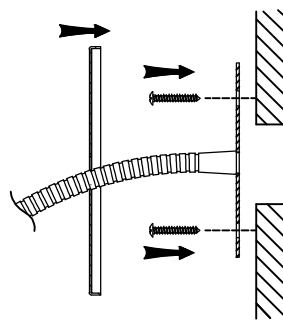

Specification Sheet

Picture:

Product size:

Name: ----- Lotus Recessed Wall Lamp
Code: ----- 1383
Finish: ----- Polished
Main Material: -- Stainless steel+Steel
Shade Material: -- Aluminium

Lamp Source: LED

Inner Box:

210*140*145(mm) 1pc

Gross Weight: 10.5 KGS

Net Weight: 6.4 KGS

Outer Carton:

580*225*610(mm) 16pcs

Cable Length / Terminal Block:

Installation Instruction:

size:Φ110x5