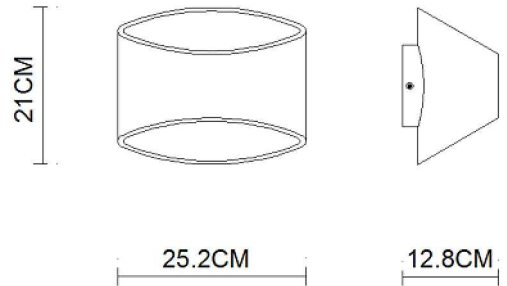

# Specification Sheet

Picture:

Name: ----- Section Plaster  
Wall Lamp

Code: ----- 1404

Finish: ----- White

Main Material: --- Plaster+Steel

Shade Material: -- Plaster

Product size:

IP20

Inner Box:

325\*210\*315(mm) 1pc

Gross Weight: KGS

Net Weight: KGS

Outer Carton:

440\*345\*660(mm) 4pcs

Cable Length / Terminal Block: