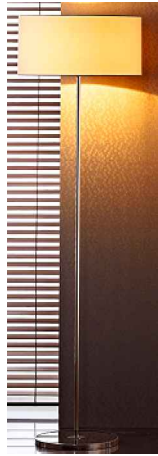

Specification Sheet

Picture:

Name: — — — Quiet Floor Lamp

Code: — — — 5428

Finish: — — — Polished + Black

Main Material: — — Stainless steel + Glass

Shade Material: — Fabric+PVC

Product size: