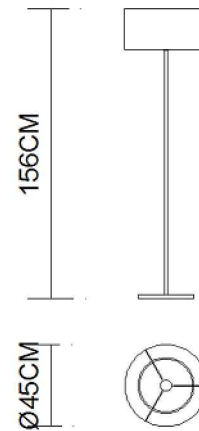

Specification Sheet

Picture:

Name: — — — Quiet Floor Lamp

Code: — — — 5428

Finish: — — — Polished + Black

Main Material: — — Stainless steel + Glass

Shade Material: — Fabric+PVC

Product size:

Lamp Source: E27

Wattage: 1x60W / 1x12W

Input Voltage: 220~240 V

Lumen: 540 lm

Switch: Foot Switch

Energy Efficiency Class:

Plug: Eu

Specification:

IP20

Inner Box:

Gross Weight: 15.3 KGS

765*485*325(mm) 1pc

Net Weight: 8 KGS

Outer Carton:

785*505*680(mm) 2pcs

Cable Length / Terminal Block: