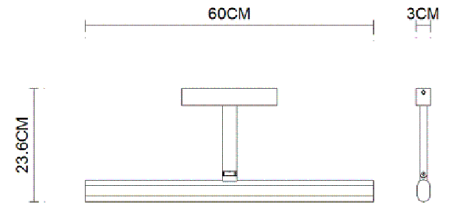

Specification Sheet

Picture:

Name: ----- Project 600 Picture Lamp

Code: ----- 1496

Finish: ----- Polished

Main Material: -- Stainless steel

Shade Material: -- Stainless steel

Product size:

Inner Box:

660*85*295(mm) 1pc

Gross Weight: 22.5 KGS

Net Weight: 13.6 KGS

Outer Carton:

675*605*540(mm) 12pcs

Cable Length / Terminal Block:

Installation Instruction: