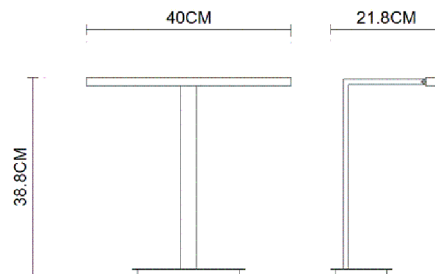

Specification Sheet

Picture:

Name: ----- Image 400 Table Lamp

Code: ----- 4508

Finish: ----- Polished

Main Material: -- Stainless steel

Shade Material: -- Stainless steel

Product size:

Lamp Source: LED

Wattage:  1x4.8W

Input Voltage: 220~240 V

Lumen: 600 lm

Switch: Na

Energy Efficiency Class: A

Plug: Na

Specification:

IP20

Inner Box:

455*275*440(mm) 1pc

Gross Weight: KGS

Net Weight: KGS

Outer Carton:

570*470*910(mm) 4pcs

Installation Instruction: