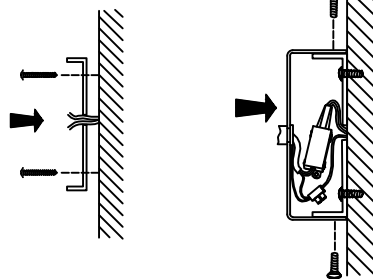

Specification Sheet

Picture:

Product size:

Name: ----- Rago Wall Lamp
Code: ----- 1110
Finish: ----- Polished+Opal
Main Material: -- Stainless steel
Shade Material: -- Opal Glass

Lamp Source: G9

Wattage: 1x20W

260*150*140(mm) 1pc

Net Weight: 4.8KGS

Outer Carton:

540*320*425(mm) 12pcs

Cable Length / Terminal Block:

Installation Instruction:

size:Φ90*20