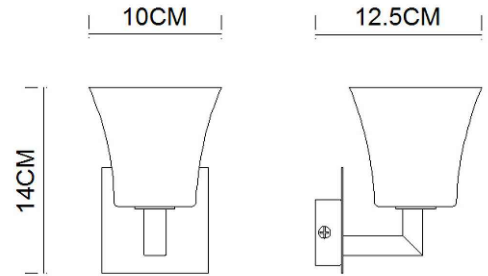

Specification Sheet

Picture:

Product size:

Name: ----- Rago Wall Lamp
Code: ----- 1110
Finish: ----- Polished+Opal
Main Material: -- Stainless steel
Shade Material: -- Opal Glass

Lamp Source: G9

Wattage: 1x20W

Input Voltage: 220~240 V

Lumen: 250 lm

Switch: Na

Energy Efficiency Class: C

Plug: Na

Specification:

Inner Box:

Gross Weight: 5.3KGS

260*150*140(mm) 1pc

Net Weight: 4.8KGS

Outer Carton:

540*320*425(mm) 12pcs

Cable Length / Terminal Block:

Installation Instruction:

size:Φ90*20