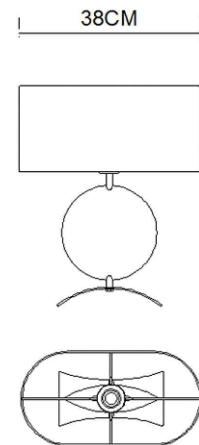

Specification Sheet

Picture:

Product size:

Name: ----- Iris Table Lamp
Code: ----- 4138
Finish: ----- Polished
Main Material: --- Stainless steel
Shade Material: -- Fabric+PVC

Lamp Source: E27

Wattage: 1x60W / 1x12W

Input Voltage: 220~240 V

Lumen: 540 lm

Switch: In-line Switch

Energy Efficiency Class:

Plug: EU

Specification:

Inner Box:

Gross Weight: 10.5KGS

435*255*410(mm) 1pc

Net Weight: 5.6KGS

Outer Carton:

530*450*845(mm) 4pcs

Installation Instruction: