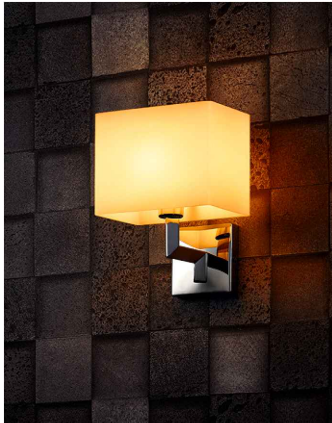

Specification Sheet

Picture:

Product size:

Name: ----- Maze Glass Wall lamp
Code: ----- 1266
Finish: ----- Polished+Opal
Main Material: --- Stainless steel
Shade Material: -- Opal Glass

Lamp Source: G9

Wattage:  1x20W

Input Voltage: 220~240 V

Lumen: 250 lm

Switch: Na

Energy Efficiency Class: C

Plug: Na

Specification:

Inner Box:

Gross Weight: 10.9KGS