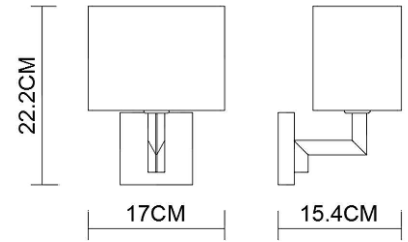

Specification Sheet

Picture:

Product size:

Name: ----- Maze Glass Wall lamp
Code: ----- 1266
Finish: ----- Polished+Opal
Main Material: --- Stainless steel
Shade Material: -- Opal Glass

Lamp Source: G9

Wattage:  1x20W

Input Voltage: 220~240 V

Lumen: 250 lm

Switch: Na

Energy Efficiency Class: C

Plug: Na

Specification:

Inner Box:

Gross Weight: 10.9KGS

230*170*280(mm) 1pc

Net Weight: 8KGS

Outer Carton:

480*360*590(mm) 8pcs

Cable Length / Terminal Block:

Installation Instruction:

size:90x90xH:20