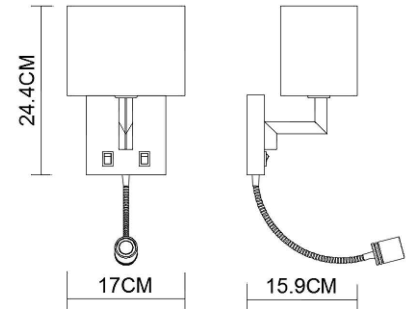

# Specification Sheet

Picture:

Product size:

Name: ----- Maze LED Wall Lamp  
Code: ----- 1311  
Finish: ----- Polished  
Main Material: --- Stainless steel +  
Steel + Aluminium  
Shade Material: -- Fabric+PVC

Lamp Source: E14+LED

Wattage: 1x40W / 1x9W + 1x1W

Input Voltage: 220~240 V

Lumen: 340 lm

Switch: Rocker Switch

Energy Efficiency Class:

Plug: Na

Specification:

Inner Box:

Gross Weight: 9.3KGS

345\*235\*150(mm) 1pc

Net Weight: 4.8KGS

Outer Carton:

710\*490\*330(mm) 8pcs

Cable Length / Terminal Block:

Installation Instruction: