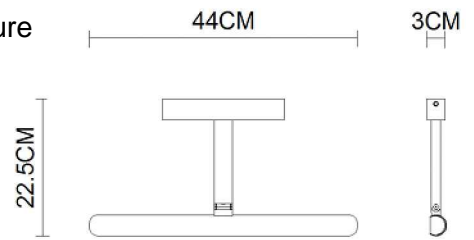

Specification Sheet

Picture:

Product size:

Name: ----- Tornado 440 Picture Lamp
Code: ----- 1487
Finish: ----- Polished+White
Main Material: -- Stainless steel
Shade Material: -- Stainless steel

Lamp Source: LED

Wattage:  4.8W

Input Voltage: 220~240 V

Lumen: lm

Switch: Na

Energy Efficiency Class: A

Plug: Na

Specification:

Inner Box:

270*70*500(mm) 1pc

Gross Weight: KGS

Net Weight: KGS

Outer Carton:

560*450*530(mm) 12pcs

Cable Length / Terminal Block:

Installation Instruction: