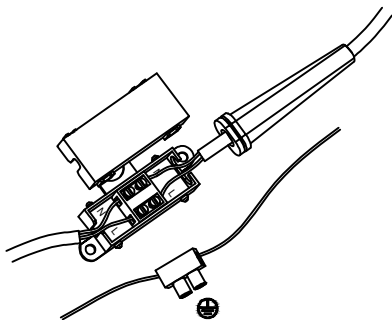

Specification Sheet

Picture:

Product size:

Name: ----- Tornado 440 Picture Lamp
Code: ----- 1487
Finish: ----- Polished+White
Main Material: -- Stainless steel
Shade Material: -- Stainless steel

Lamp Source: LED

270*70*500(mm) 1pc

Gross Weight: KGS

Net Weight: KGS

Outer Carton:

560*450*530(mm) 12pcs

Cable Length / Terminal Block:

Installation Instruction: