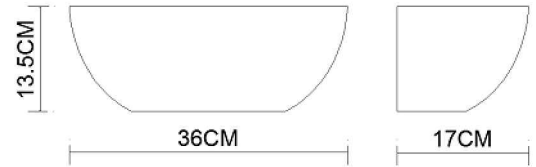

Specification Sheet

Picture:

Name: ----- Bowl 360 Plaster
Wall Lamp

Code: ----- 1403

Finish: ----- White

Main Material: --- Plaster++Steel

Shade Material: -- Plaster

Product size:

IP20

Inner Box:

Gross Weight: 13.9KGS

445*255*230(mm) 1pc

Net Weight: 11.2KGS

Outer Carton:

530*460*490(mm) 4pcs

Cable Length / Terminal Block: